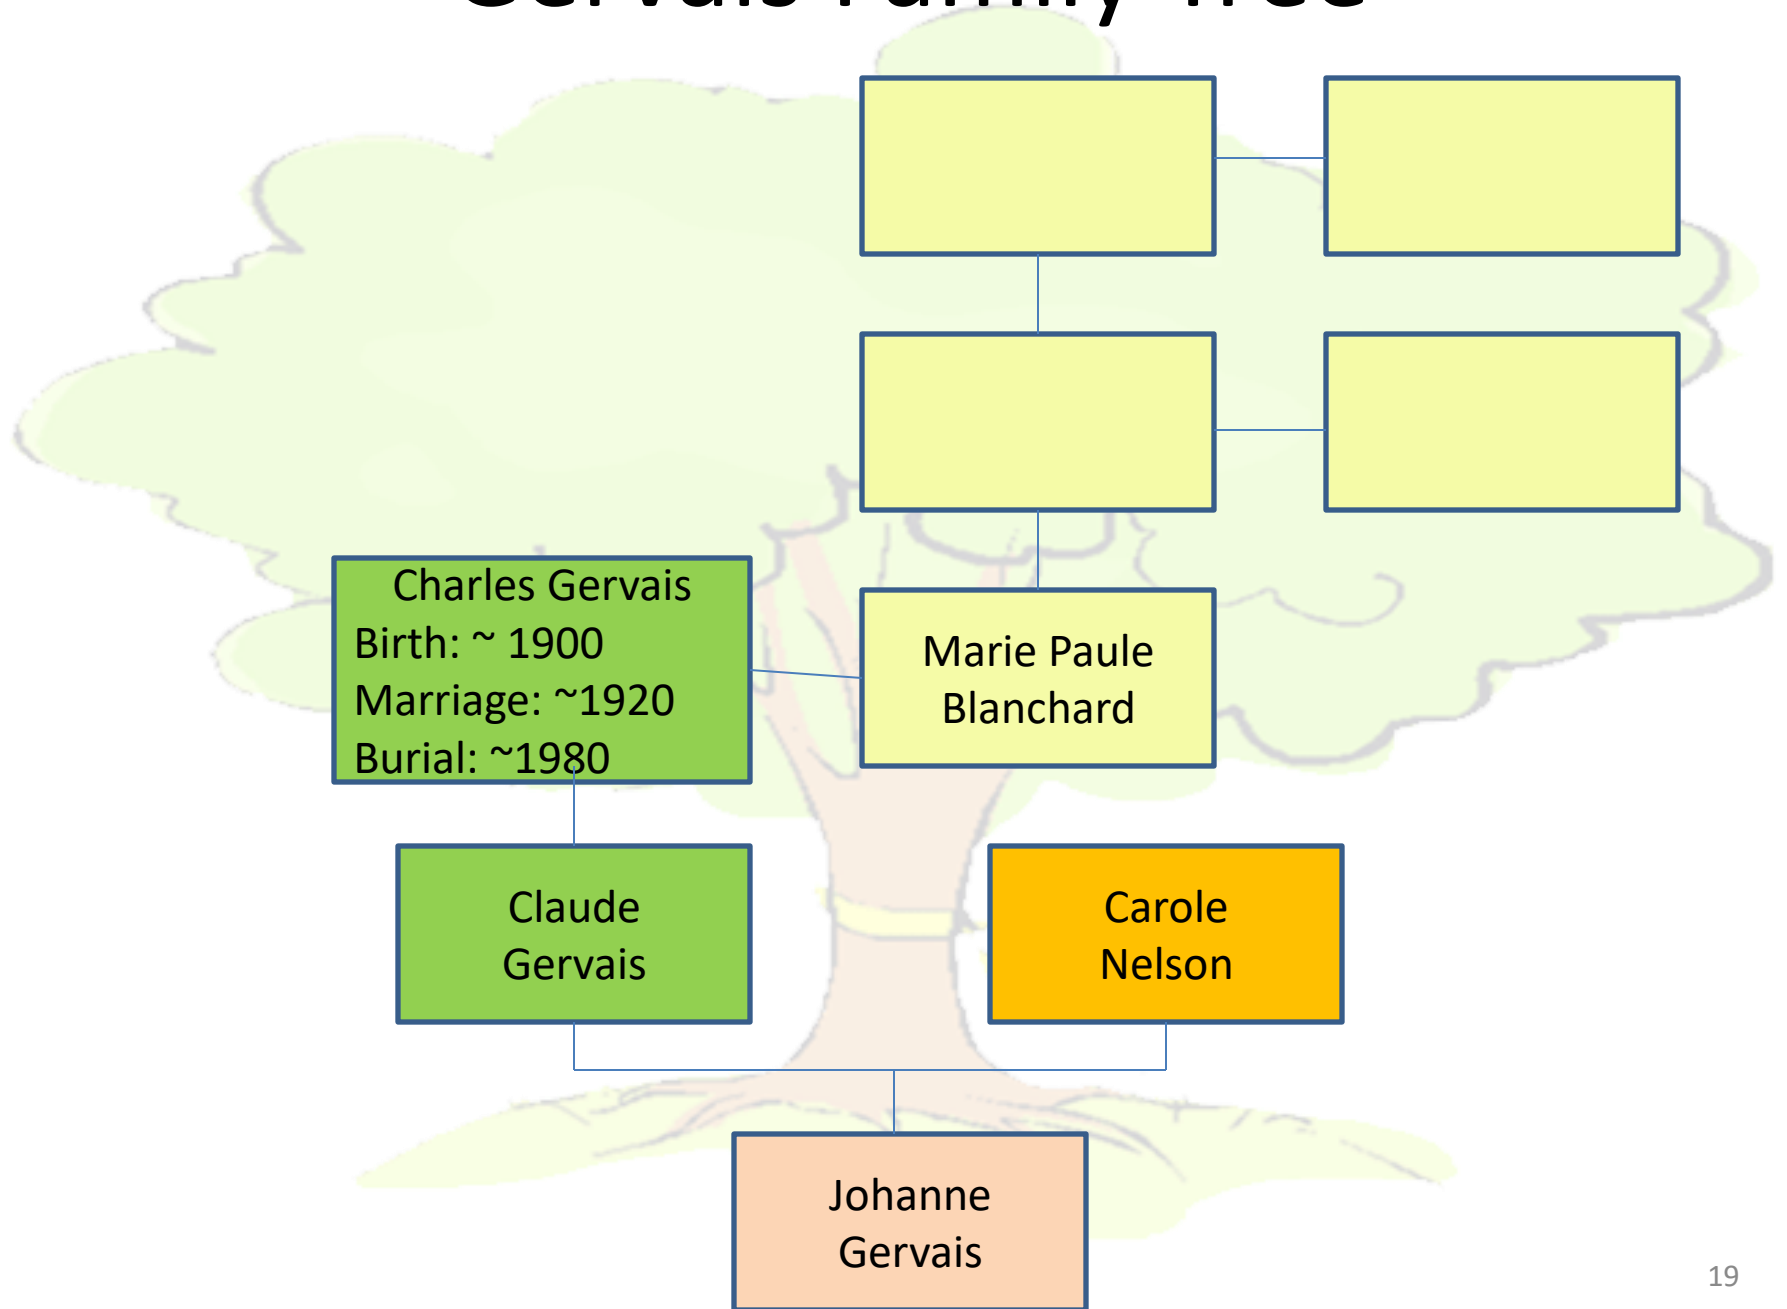

Note : /N

Sex : H

Status :

Spouse : -

Modified : 2018-08-20 00 :14 :07

When Print is clicked on, a PDF created to save to your computer or to print

Gervais Family Tree

Gervais Family Tree

Gervais Family Tree

BMS2000

Gervais Family Tree

PRDH Database

- ❑ **PRDH** - Programme de recherche en démographie historique.
(Research program in historical demography.)
- ❑ Strength is “Family reconstructions”
 - identifies the births, deaths, and marriages for the Quebec population and links them to their parents, spouse(s) and children.
- ❑ Covers the **1621-1849** periods.
- ❑ Includes some non-Catholic marriages up to 1849
- ❑ When to use this database?
 - searching for familial information from the 1600s up to 1849