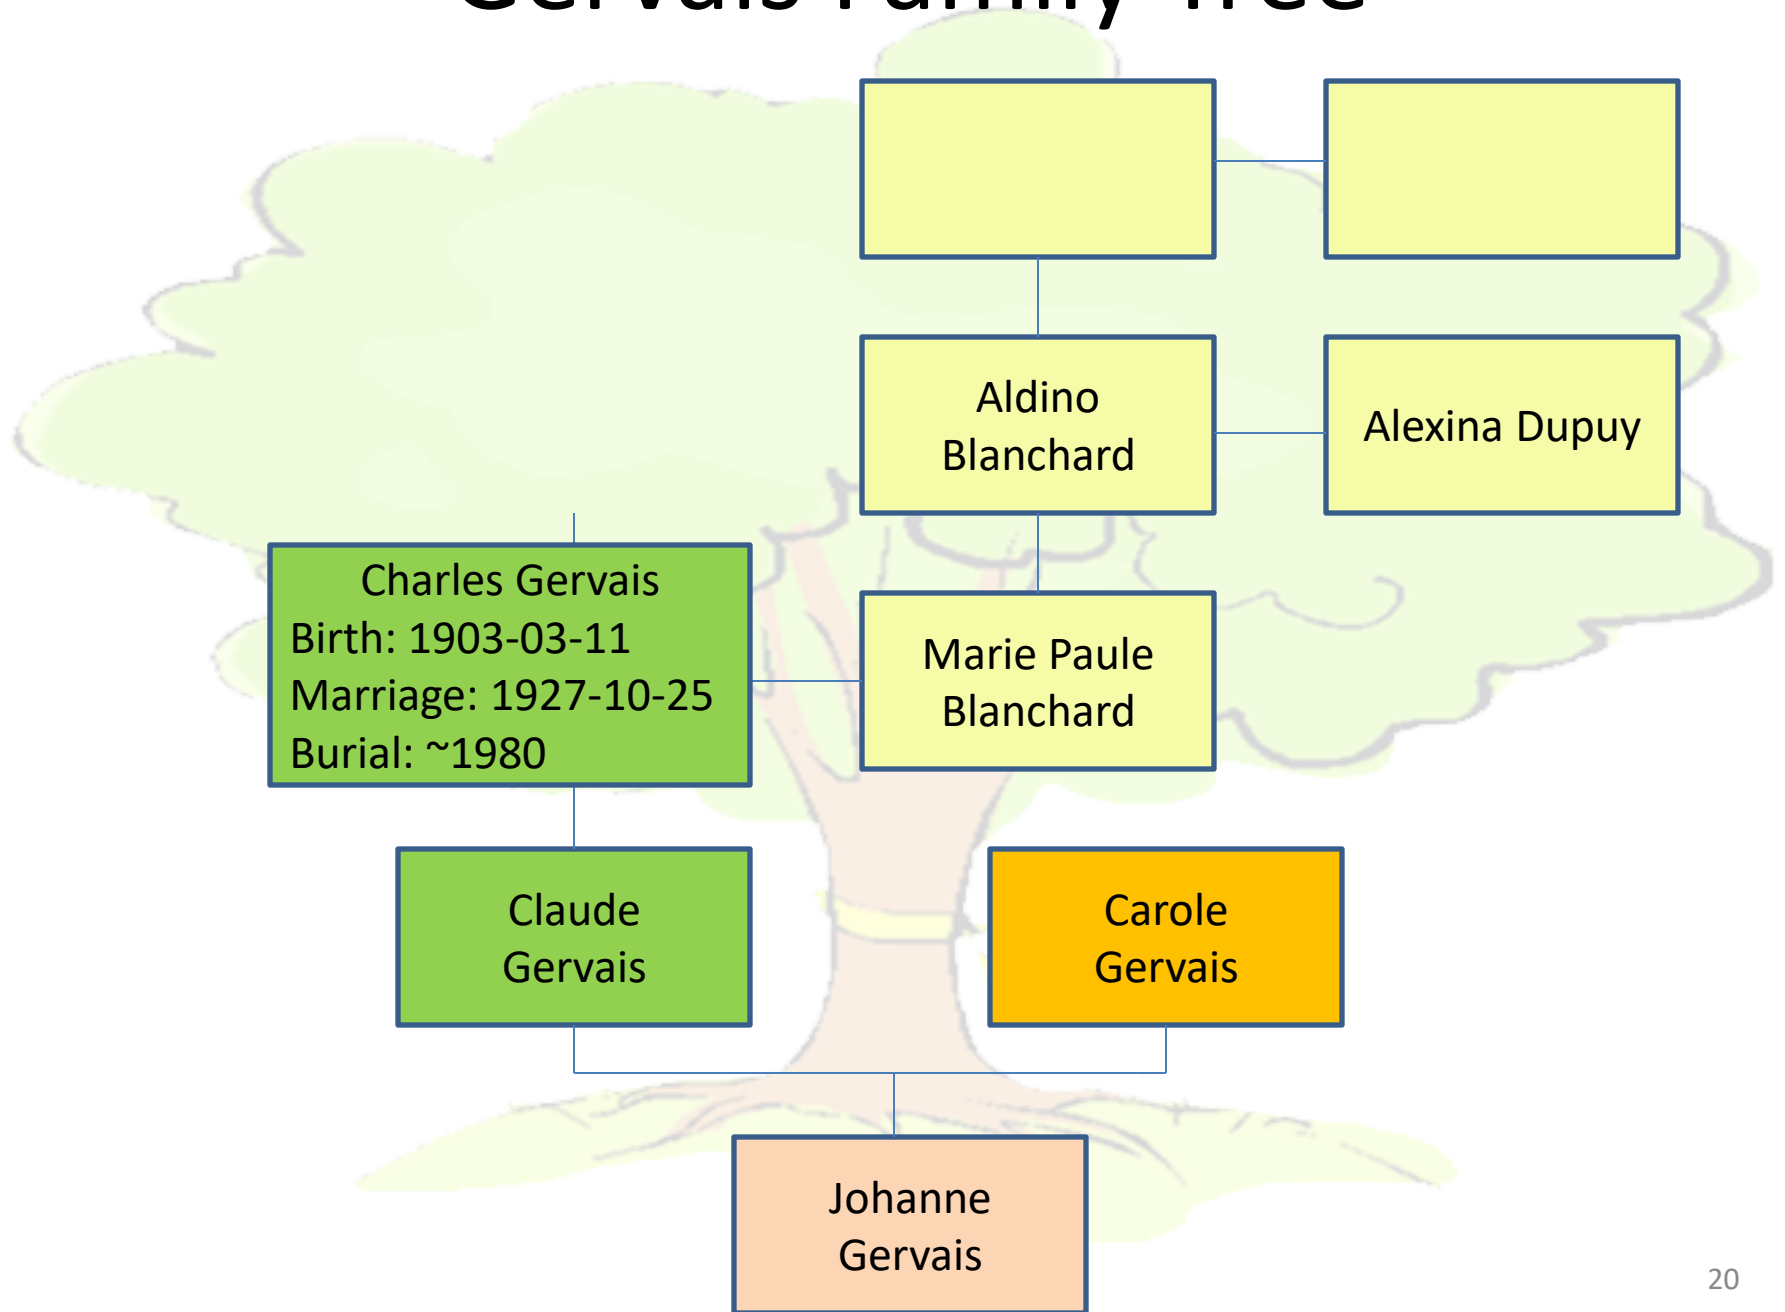

Note : /N

Sex : H

Status :

Spouse : -

Modified : 2018-08-20 00 :14 :07

When Print is clicked on, a PDF created to save to your computer or to print

Gervais Family Tree

Gervais Family Tree

Gervais Family Tree

BMS2000

Gervais Family Tree

PRDH Database

- ❑ **PRDH** - Programme de recherche en démographie historique.
(Research program in historical demography.)
- ❑ Strength is “Family reconstructions”
 - identifies the births, deaths, and marriages for the Quebec population and links them to their parents, spouse(s) and children.
- ❑ Covers the **1621-1849** periods.
- ❑ Includes some non-Catholic marriages up to 1849
- ❑ When to use this database?
 - searching for familial information from the 1600s up to 1849