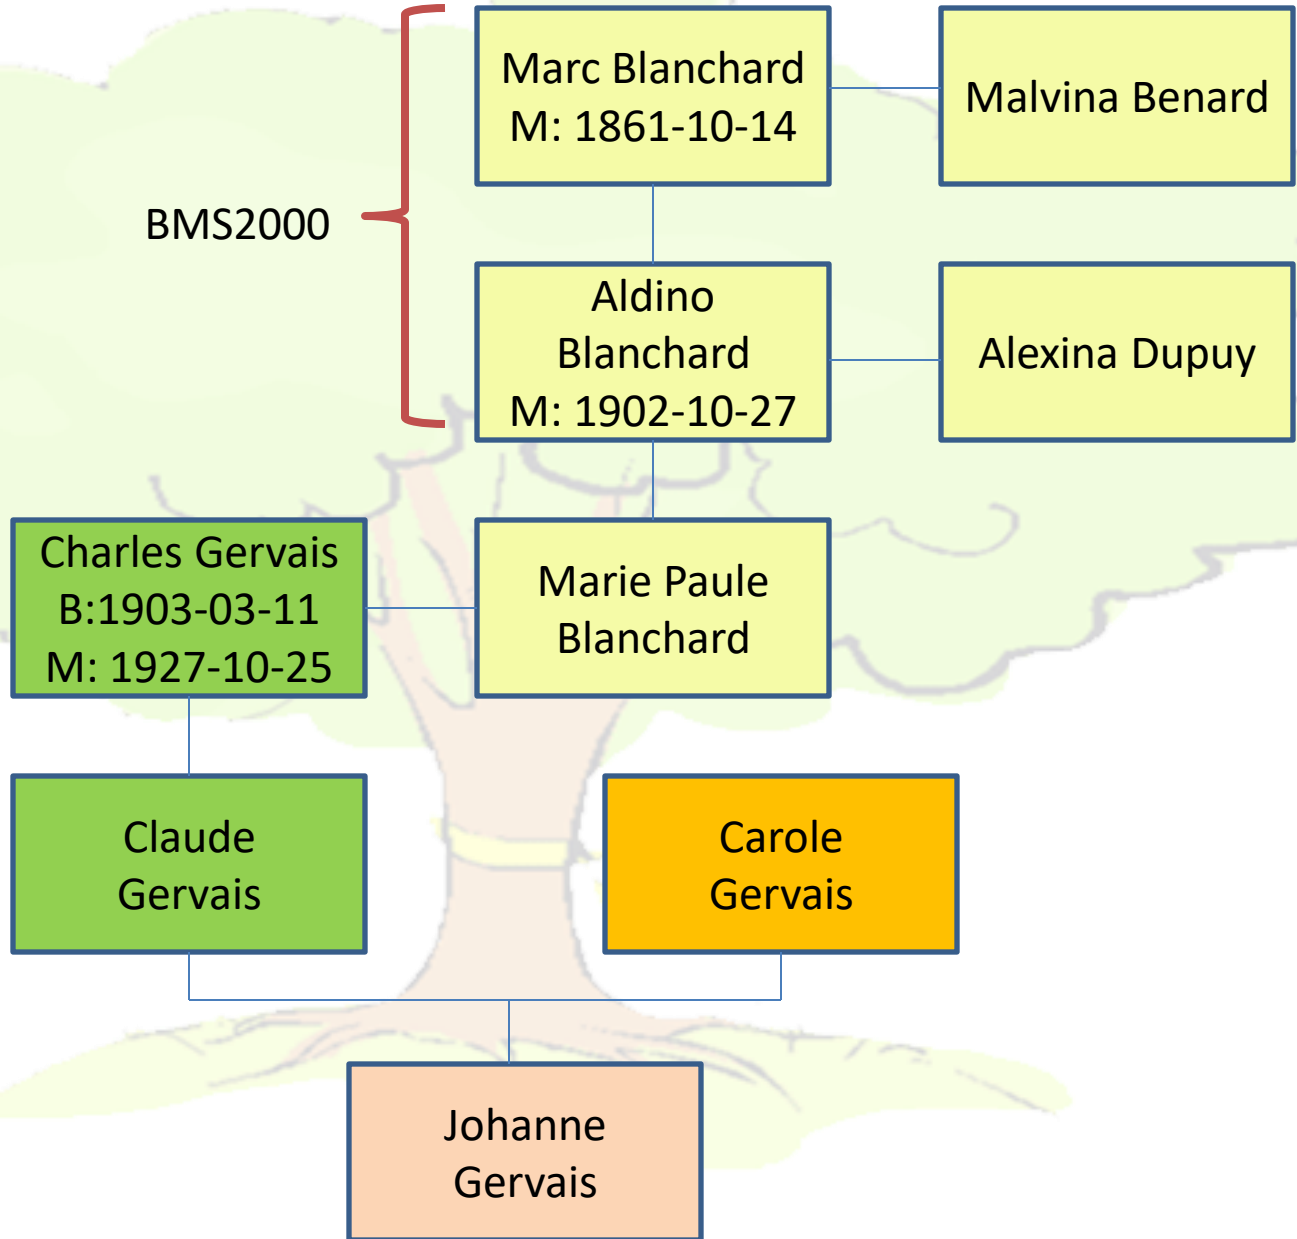

Note : /N

Sex : H

Status :

Spouse : -

Modified : 2018-08-20 00 :14 :07

When Print is clicked on, a PDF created to save to your computer or to print

Gervais Family Tree

Gervais Family Tree

Gervais Family Tree

BMS2000

Gervais Family Tree

PRDH Database

- ❑ **PRDH** - Programme de recherche en démographie historique.
(Research program in historical demography.)
- ❑ Strength is “Family reconstructions”
 - identifies the births, deaths, and marriages for the Quebec population and links them to their parents, spouse(s) and children.
- ❑ Covers the **1621-1849** periods.
- ❑ Includes some non-Catholic marriages up to 1849
- ❑ When to use this database?
 - searching for familial information from the 1600s up to 1849