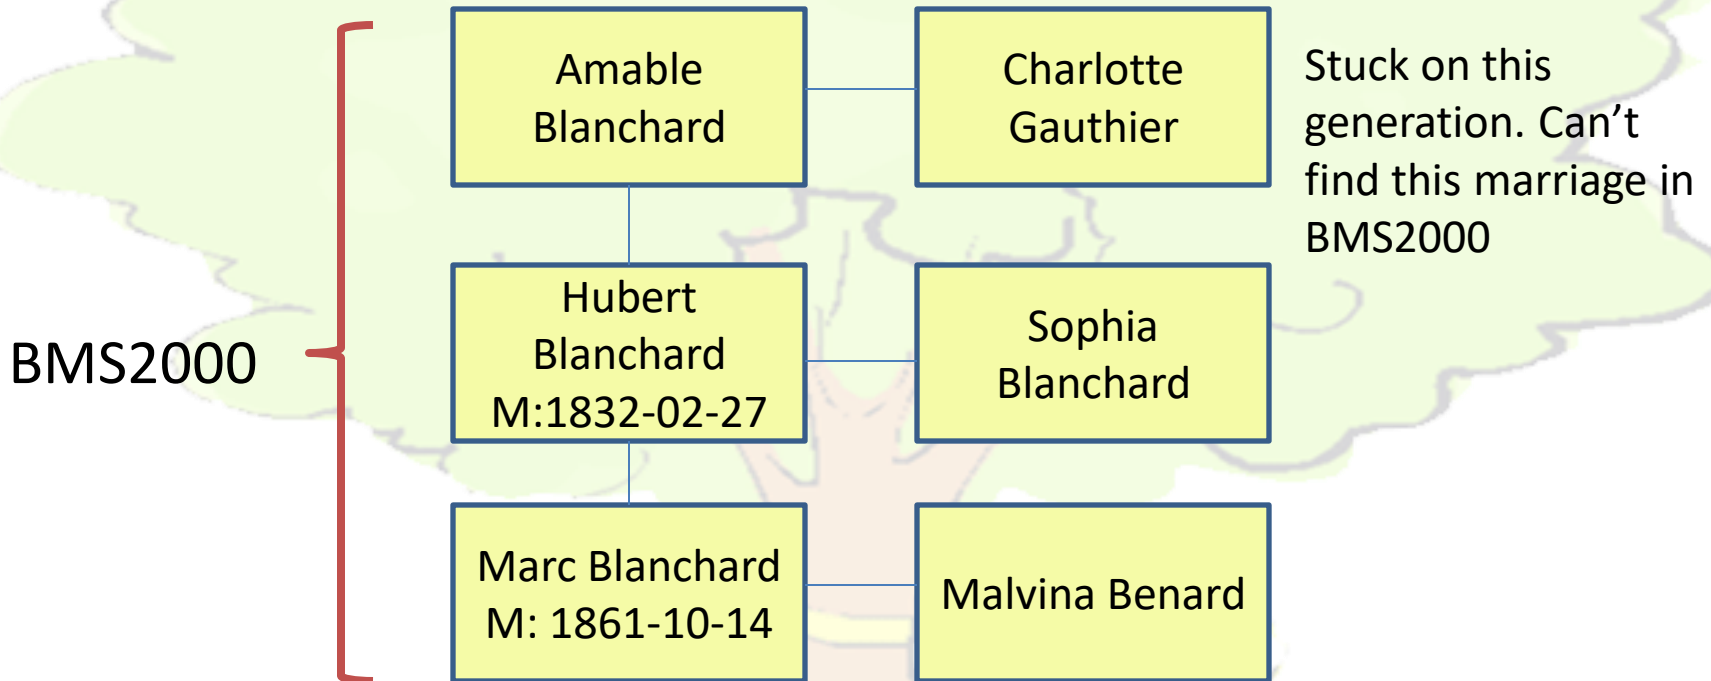

Note : /N

Sex : H

Status :

Spouse : -

Modified : 2018-08-20 00 :14 :07

When Print is clicked on, a PDF created to save to your computer or to print

Gervais Family Tree

Gervais Family Tree

Gervais Family Tree

BMS2000

Gervais Family Tree

PRDH Database

- ❑ **PRDH** - Programme de recherche en démographie historique.
(Research program in historical demography.)
- ❑ Strength is “Family reconstructions”
 - identifies the births, deaths, and marriages for the Quebec population and links them to their parents, spouse(s) and children.
- ❑ Covers the **1621-1849** periods.
- ❑ Includes some non-Catholic marriages up to 1849
- ❑ When to use this database?
 - searching for familial information from the 1600s up to 1849